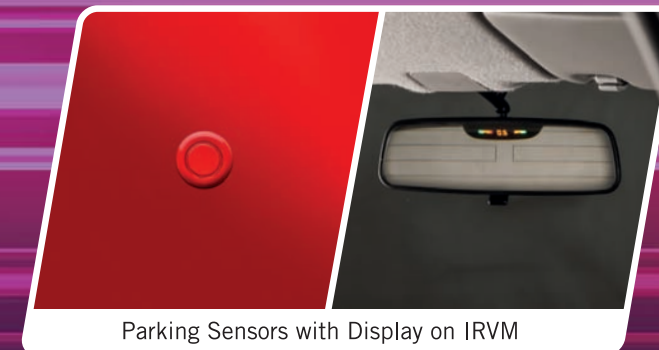

Seat Side Console

Floor Mat (Beige)

Mud Guard Set (Front & Rear)

Floor Mat (Black)

Parking Sensors with Display on IRVM

Transparent Mat

Tailgate Spoiler

Exhaust Pipe Finisher