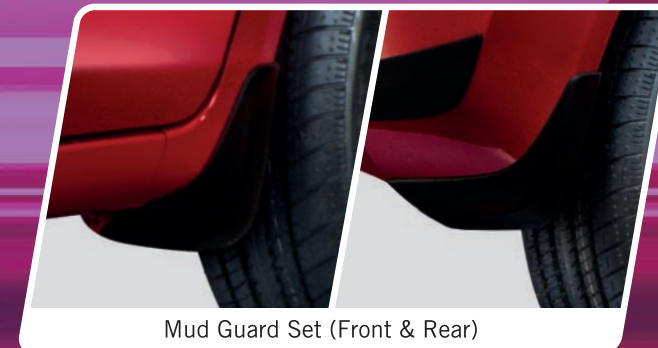

Door Visor

Door Edge Garnish

Door Mirror Garnish

Steering Wheel Cover Plain Black

Steering Wheel Cover Perforated Black

Body Side Molding

Bumper Protector Set (Front and Rear)

Body Cover

Seat Side Console

Floor Mat (Beige)

Mud Guard Set (Front & Rear)

Floor Mat (Black)

Parking Sensors with Display on IRVM

Transparent Mat

Tailgate Spoiler

Exhaust Pipe Finisher