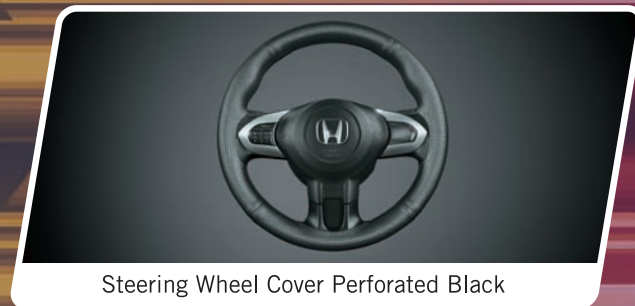

Door Visor

Door Edge Garnish

Door Mirror Garnish

Steering Wheel Cover Plain Black

Steering Wheel Cover Perforated Black

Body Side Molding

Bumper Protector Set (Front and Rear)

Body Cover

Seat Side Console

Floor Mat (Beige)

Mud Guard Set (Front & Rear)

Floor Mat (Black)

Parking Sensors with Display on IRVM

Transparent Mat

Tailgate Spoiler

Exhaust Pipe Finisher