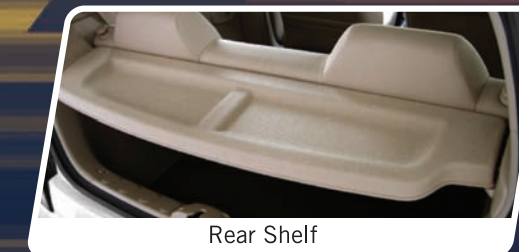

Chrome Door Handle Protector

Rear Shelf